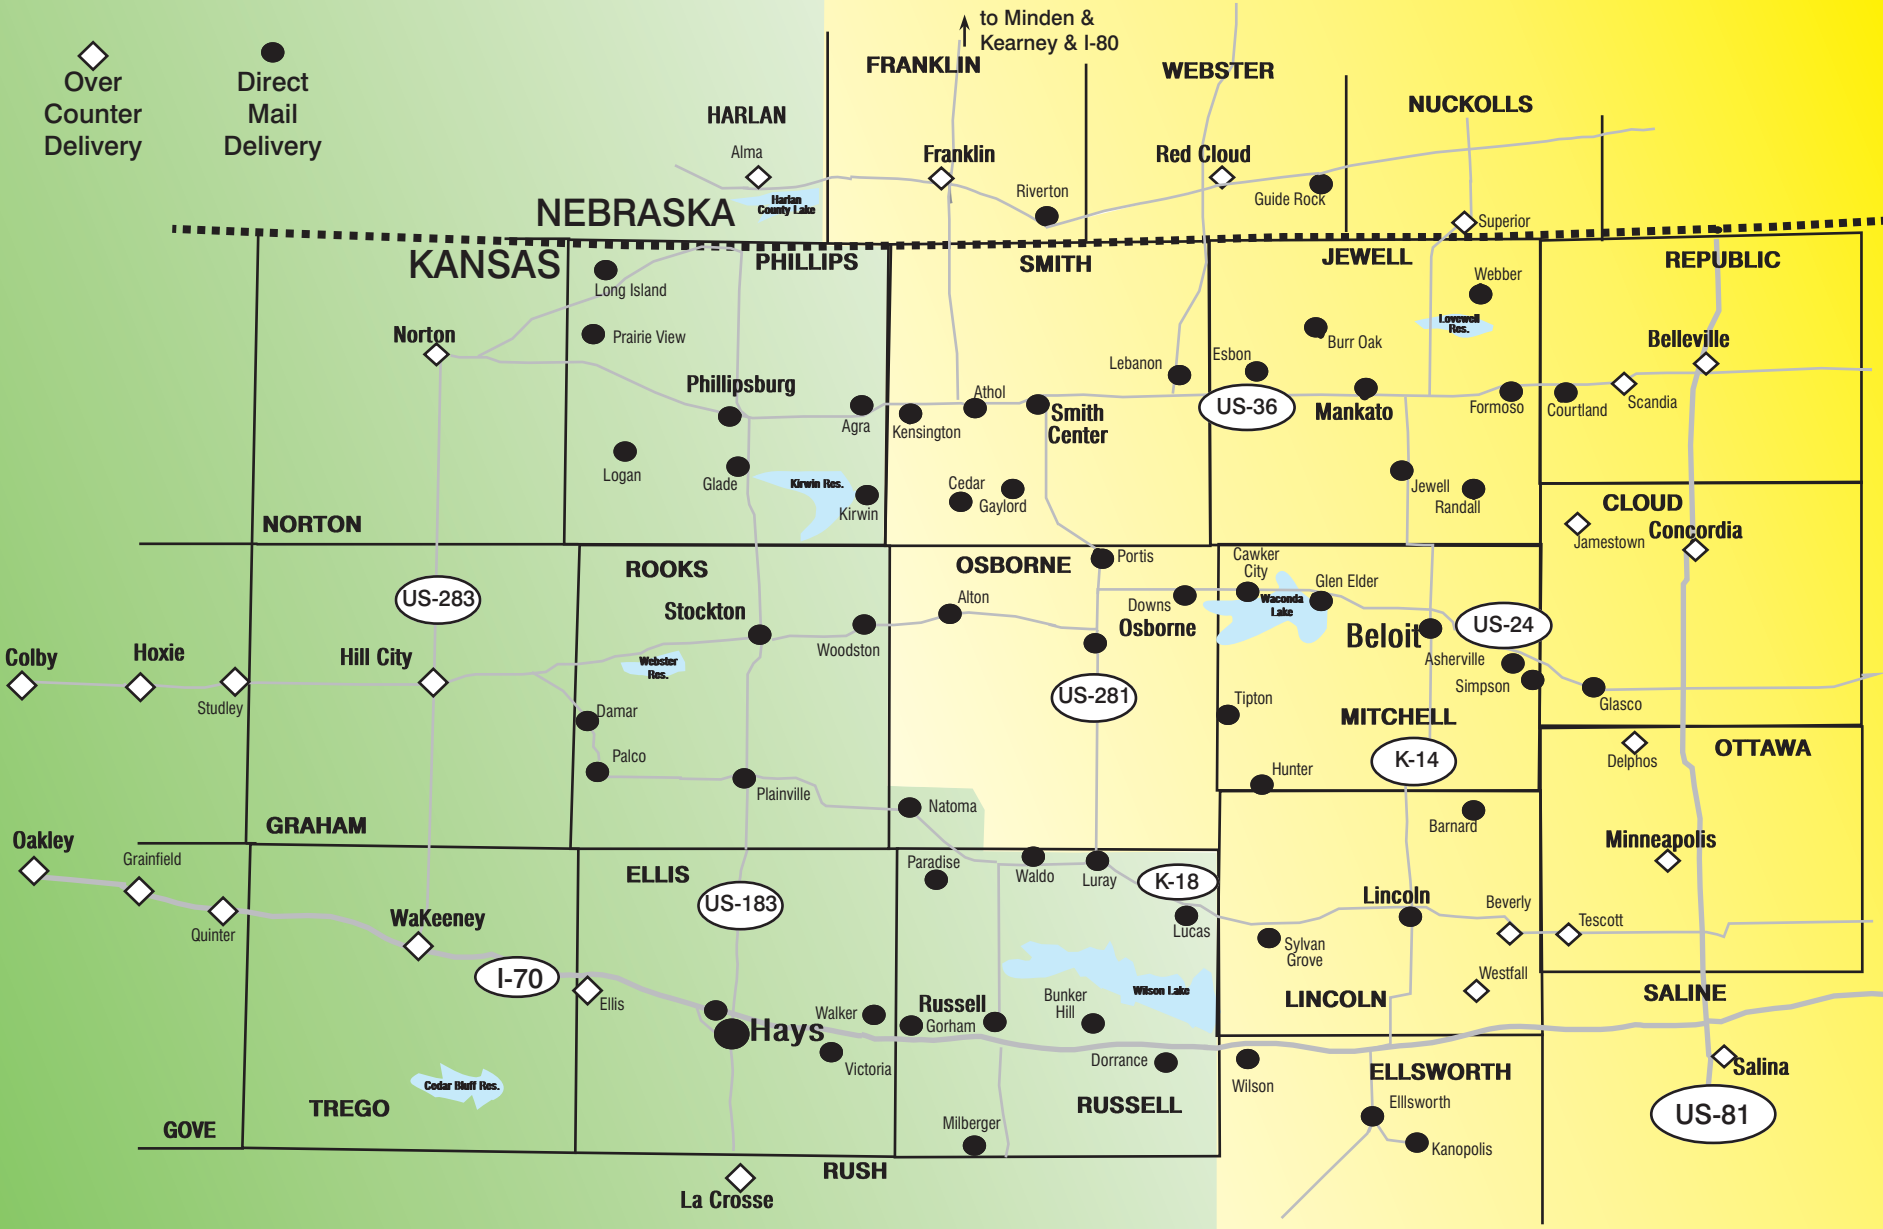

◆ Over Counter Delivery
 ● Direct Mail Delivery

HAYS TRADER

327 E. 8th St. • Hays, KS 67601
 888-336-6537 • 785-625-5876
 Fax: 785-625-5877 • ads@haystrader.com
 • 12,000 CIRCULATION •

PLAINS TRADER

327 E. 8th St. • Hays, KS 67601
 888-336-6537 • 785-625-5876
 Fax: 785-625-5877 • ads@plainstrader.com
 • 12,000 CIRCULATION •